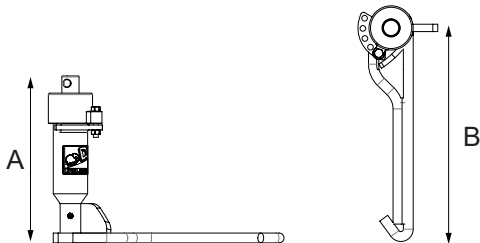

ROTATIVE INTER VINE WEED REMOVER

Tool for inter vine weed remover. It need for one hydraulic line and no oil tank. It can be mounted to any plough or rotary mulchers. It works by a return spring with hydraulic adjustment. Recommended in vineyards of at least 4 years. Can be used also in presence of not perfect vertical trunks. It need for one hydraulic line and no oil tank. Right and left models available

INTER VINE WEED REMOVER

TECHNICAL DATA

IIDTAST - Inter vine hydraulic blade weed remover with sensor

IIDTAST		Weight
A	mm. 390	Kg.26
B	mm. 480	
C	mm. 390	

IM - Mechanical inter vine weed remover.

IM		Weight
A	mm. 350	Kg.12
B	mm. 460	

IID - Hydraulic inter vine weed remover

IID		Weight
A	mm. 450	Kg.18
B	mm. 480	
C	mm. 460	

IR - Rotative inter vine weed remover

IID		Weight
A	mm. 440	Kg.60
B	mm. 400	
C	mm. 70	
D	mm. 290	
E	mm. 140	
Ø	mm. 400	