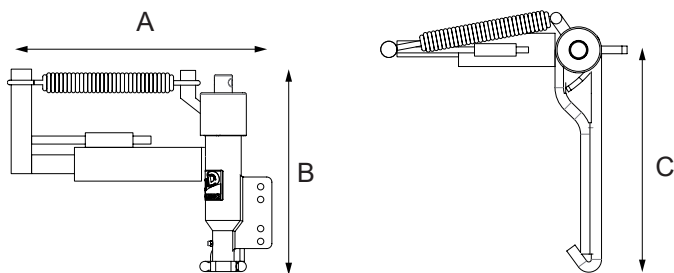

ROTATIVE INTER VINE WEED REMOVER

Tool for inter vine weed remover. It need for one hydraulic line and no oil tank. It can be mounted to any plough or rotary mulchers. It works by a return spring with hydraulic adjustment. Recommended in vineyards of at least 4 years. Can be used also in presence of not perfect vertical trunks. It need for one hydraulic line and no oil tank. Right and left models available

INTER VINE WEED REMOVER

TECHNICAL DATA

IIDTAST - Inter vine hydraulic blade weed remover with sensor

IIDTAST		Weight
A	mm. 390	Kg.26
B	mm. 480	
C	mm. 390	

IM - Mechanical inter vine weed remover.

IM		Weight
A	mm. 350	Kg.12
B	mm. 460	

IID - Hydraulic inter vine weed remover

IID		Weight
A	mm. 450	Kg.18
B	mm. 480	
C	mm. 460	

IR - Rotative inter vine weed remover

IID		Weight
A	mm. 440	Kg.60
B	mm. 400	
C	mm. 70	
D	mm. 290	
E	mm. 140	
Ø	mm. 400	