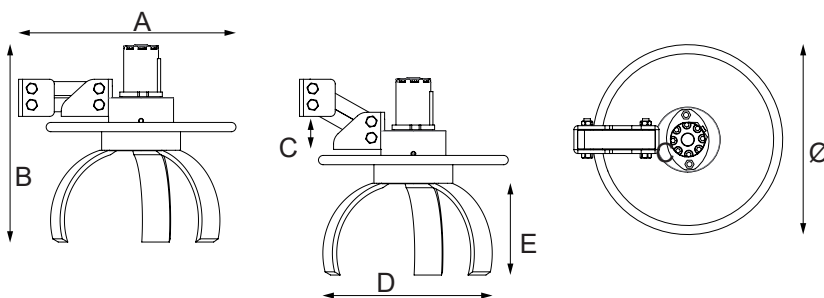

ROTATIVE INTER VINE WEED REMOVER

Tool for inter vine weed remover. It need for one hydraulic line and no oil tank. It can be mounted to any plough or rotary mulchers. It works by a return spring with hydraulic adjustment. Recommended in vineyards of at least 4 years. Can be used also in presence of not perfect vertical trunks. It need for one hydraulic line and no oil tank. Right and left models available

INTER VINE WEED REMOVER

TECHNICAL DATA

IIDTAST - Inter vine hydraulic blade weed remover with sensor

IIDTAST		Weight
A	mm. 390	Kg.26
B	mm. 480	
C	mm. 390	

IM - Mechanical inter vine weed remover.

IM		Weight
A	mm. 350	Kg.12
B	mm. 460	

IID - Hydraulic inter vine weed remover

IID		Weight
A	mm. 450	Kg.18
B	mm. 480	
C	mm. 460	

IR - Rotative inter vine weed remover

IID		Weight
A	mm. 440	Kg.60
B	mm. 400	
C	mm. 70	
D	mm. 290	
E	mm. 140	
Ø	mm. 400	