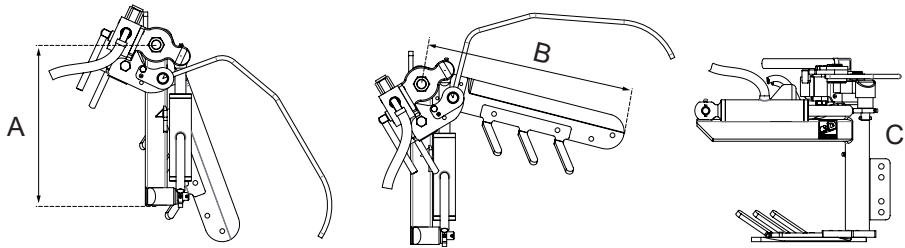

MECHANICAL INTER VINE WEED REMOVER

Tool for inter vine weed remover. It can be mounted to any plough or rotary mulchers. It works by a return spring with mechanical adjustment. Recommended in vineyards of at least 4 years. Can be used also in presence of not perfect vertical trunks. No needs for hydraulic components. Right and left models available

ROTATIVE INTER VINE WEED REMOVER

Tool for inter vine weed remover. It need for one hydraulic line and no oil tank. It can be mounted to any plough or rotary mulchers. It works by a return spring with hydraulic adjustment. Recommended in vineyards of at least 4 years. Can be used also in presence of not perfect vertical trunks. It need for one hydraulic line and no oil tank. Right and left models available

INTER VINE WEED REMOVER

TECHNICAL DATA

IIDTAST - Inter vine hydraulic blade weed remover with sensor

IIDTAST		Weight
A	mm. 390	Kg.26
B	mm. 480	
C	mm. 390	

IM - Mechanical inter vine weed remover.

IM		Weight
A	mm. 350	Kg.12
B	mm. 460	

IID - Hydraulic inter vine weed remover

IID		Weight
A	mm. 450	Kg.18
B	mm. 480	
C	mm. 460	

IR - Rotative inter vine weed remover

IID		Weight
A	mm. 440	Kg.60
B	mm. 400	
C	mm. 70	
D	mm. 290	
E	mm. 140	
Ø	mm. 400	